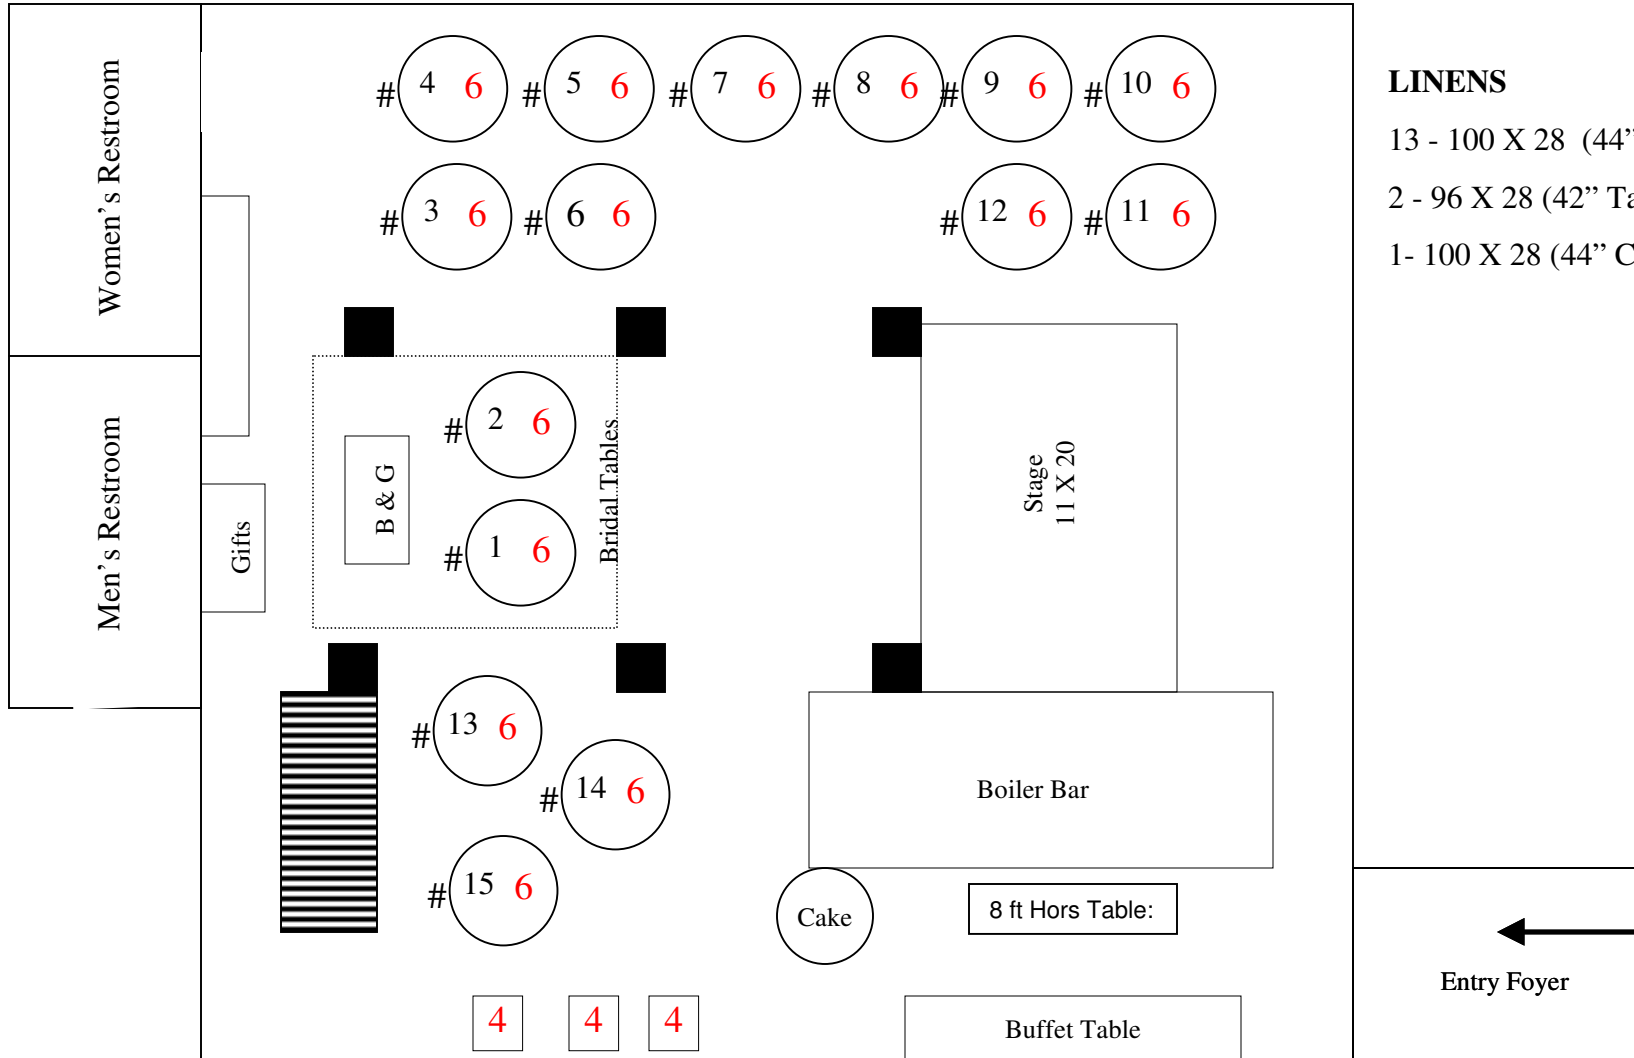

Raisin River Café - Seating 75-112

LINENS

13 - 100 X 28 (44" Tables)

2 - 96 X 28 (42" Table)

1- 100 X 28 (44" Cake)

Maximum Capacity: 112 Seats
Head Table Options: Sweetheart table -2 to 10